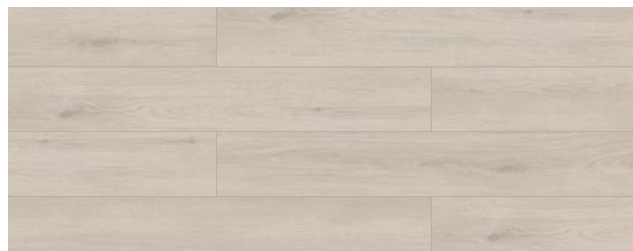

#### Safety Cruterua

Fire Resistant	EN 13501-1		B <sub>fl</sub> -s1
SVHC	REACH		PASS
Heavy metals	EN71-3		PASS
TVOC	AgBB		≤100ug/m <sup>3</sup>

WOOD GRAIN

TM101  
184.15mmx1219.2mm

Littleleaf

TM105  
184.15mmx1219.2mm