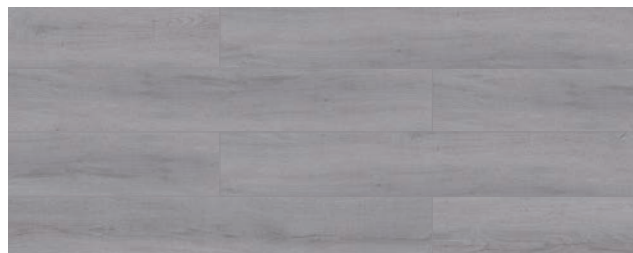

TM102
184.15mmx1219.2mm

Aspen