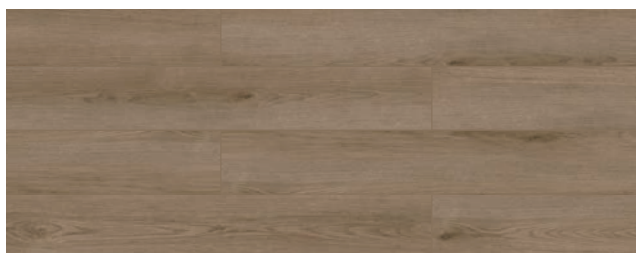

TM104
184.15mmx1219.2mm

Lshadow